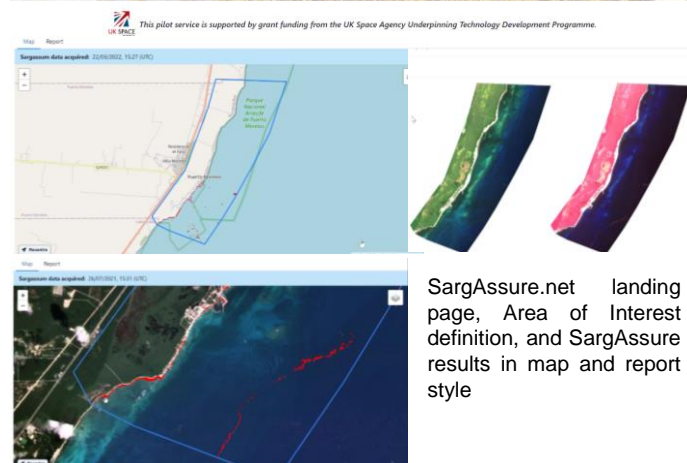

SargAssure.net landing page, Area of Interest definition, and SargAssure results in map and report style

We are seeking a partner to license the software and market it in-country. We have worked with Mexican-based hotel groups and downstream industries and wish to support the commercial deployment of SargAssure.

IP

- Fully functional software
- Documentation up to TRL 9 system

Enquiries

Sarah Newman
Commercialisation Officer

sarah.newman@nottingham.ac.uk