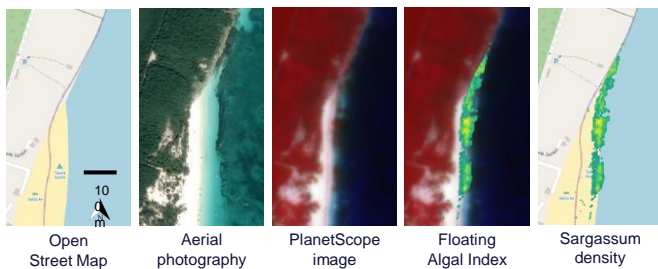

Characterisation of sargassum on a very fine spatial and temporal scale to provide location-based volume and condition information.

The team of UK and Mexican partners behind the SargAssure system application was supported by grant funding from the UK Space Agency's Underpinning Technology Development Programme.

Further reading

Twitter: @SASAMS_EO

Planet press release: [here](#)

The Sargassum podcast episode: coming soon

Key benefits

Fine spatial resolution

High temporal resolution

Robust system architecture with map view and reporting features